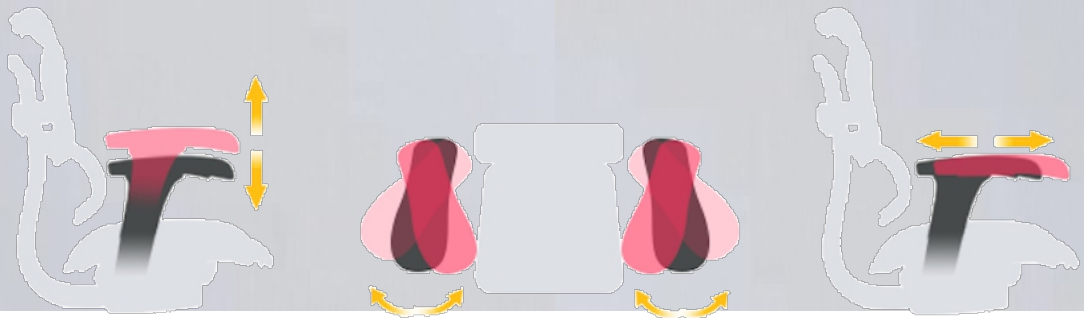

# BIGGER RECLINE ANGLE 3

Reducing More Pressure on Spine

Ergohuman Project  
1<sup>st</sup> Generation

Ergohuman Project (Basic BS Black)  
2<sup>nd</sup> Generation

## 3D ARMREST

Bigger Inward Angle

**Better Support  
To Play Phone**

Softer & Larger Armpads

**Super soft touch &  
friendly for arms**