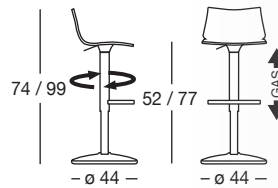

*Revolving barstool with adjustable height and gas piston.
Base and column in chrome-plated steel.
Seat in recyclable polycarbonate with central chromed round plate.
For indoor use.*

Made of Makrolon® by

Art. 2307

Imballo: 1 pezzo
Packing: 1 piece
Peso unitario Kg 9,700
Unit weight
Misure imballo 45x45x79 cm
Packing sizes

Particolare del sedile
con disco effetto cromato.

*Detail of the seat with chromed
round plate.*

COLOURS AND PRODUCT REFERENCES

100
trasparente
transparent

140
trasparente
rosso
translucent
red

183
trasparente
fumé
translucent
smoked

310
bianco pieno
glossy white

380
nero pieno
glossy black

Art. 2308

Imballo: 1 pezzo
Packing: 1 piece
Peso unitario Kg 9,400
Unit weight
Misure imballo 47,5x45x99 cm
Packing sizes