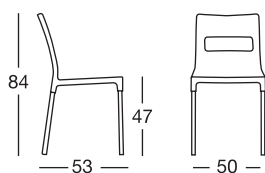

*Technopolymer seat reinforced with fibreglass.  
Anodised aluminium legs with a square section of 22x22 mm.  
Stackable.  
Ideal both for the home and for contract supplies.  
For indoor/outdoor use.*

## COLORI COLOURS

11  
lino  
linen

15  
tortora  
dove grey

30  
arancio  
orange

51  
verde pistacchio  
light green

61  
fiordaliso  
cornflower blue

81  
antracite  
anthracite grey

Art. 2203

Imballo: 4 pezzi  
Packing: 4 pieces

Peso unitario Kg 3,500  
Unit weight

Misure imballo 74x52x101 cm  
Packing sizes

made in Italy

Showroom [miidescaune.ro](http://miidescaune.ro)

Cluj-Napoca, Str Iazului, Nr 21; tel: +40 726 444 222  
[www.miidescaune.ro](http://www.miidescaune.ro), [office@miidescaune.ro](mailto:office@miidescaune.ro)