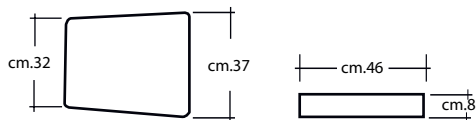

CUSCINO PER SGABELLO IGLOO CUSHION FOR IGLOO BARSTOOL

Art. 1500

Cuscino tessile imbottito da fissare con strisce in velcro.
Stuffed textile cushion fixable with velcro.

Imballo: 2 pezzi
Packing: 2 pieces

Peso unitario Kg 0,500
Unit weight

Misure imballo 49x40,5x12 cm
Packing sizes

TESSUTI E COLORI FABRICS AND COLOURS

VELLUTINO / VELVET

01 cammello
camel

03 magenta
magenta

TRAMATO / WOVEN

11 sabbia
sand

12 arancio
orange

13 verde cedro
lime green

TESSUTO / FABRIC

25 grigio classico
classic grey

COTONE PANAMA / COTTON PANAMA

21 ecrù
ecru

made in Italy

SCAB DESIGN
since 1957

Sede/Headquarters: 25030 Coccaglio (BS) Italy - Via G. Monauni, 12
Divisione Commerciale Italia: Tel. 0307718.760/765/770 - Fax 0307718.777
www.scabdesign.it - e-mail: italia@scab.it
Export Department: Phone +390307718.720/725/726 - Fax +390307718.700
www.scabitaly.com - e-mail: export@scabitaly.com